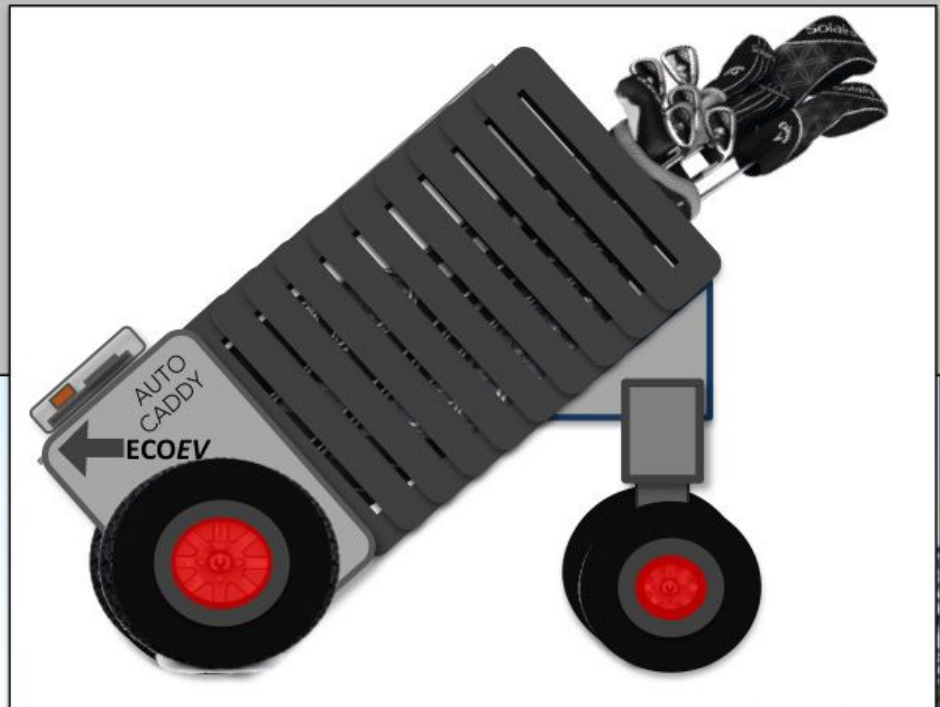

eCaddy for Golfers

Golf Kit Carrying Battery Operated Follower Robot

Power packed - High Torque 250W x 2 Motors:

Negotiates easily on golf greens

Follow me operation - Easy maneuverability

Strong Composite & metal body

Range (Battery life): 30 Km

Speed: 5 -10 Kmph

Load capacity: 50 KG

Compact & light weight

Can fit into car boot

Specifications subject to change in the interest of quality and upgrade.

Under development

High Performance - high efficiency